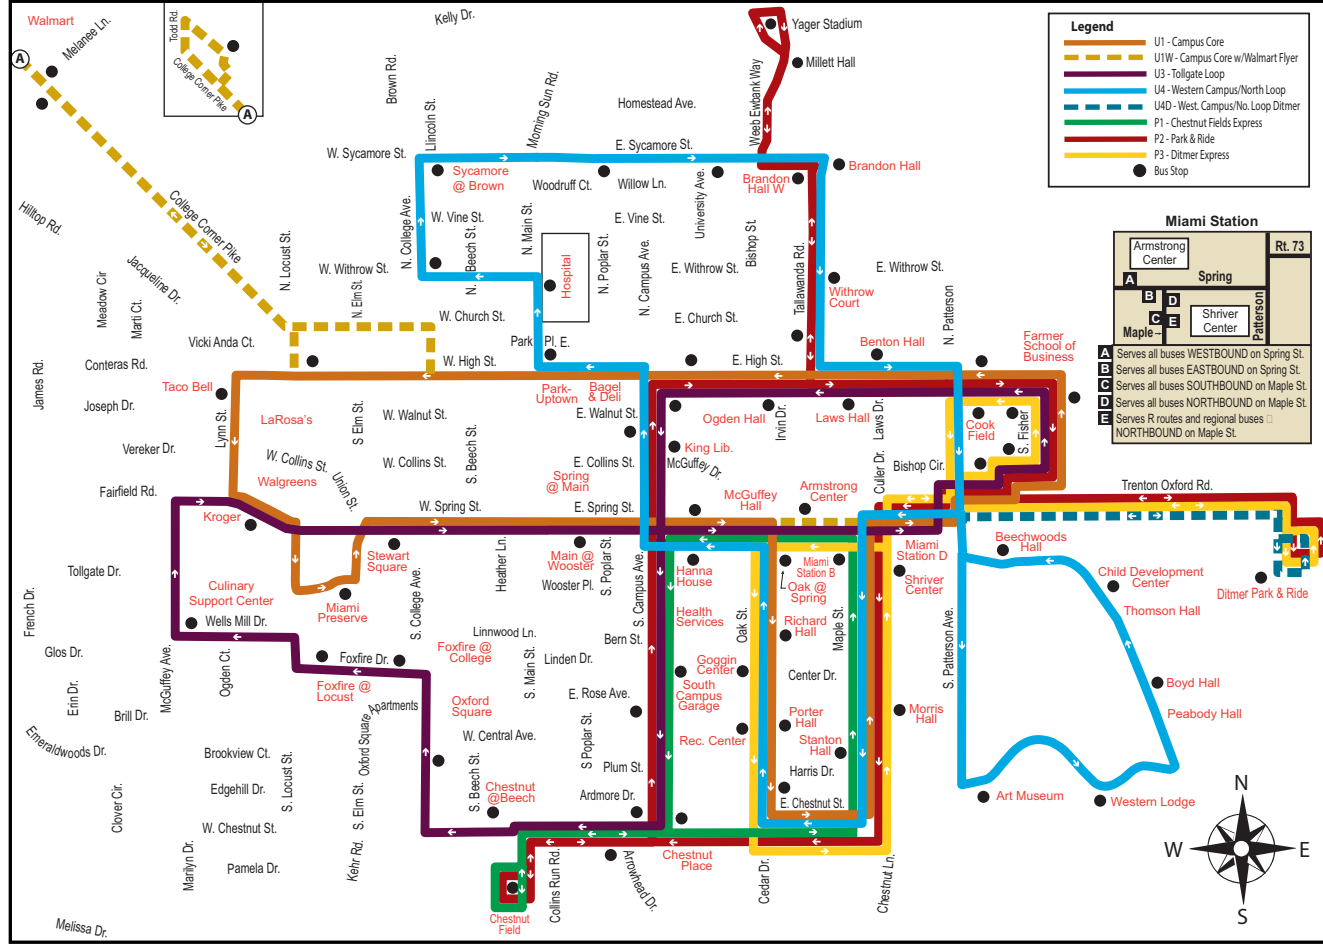

crta Oxford and Miami University Service

BGo Saferide Service

BCRTA operates door-to-door BGo Saferide services on a daily basis during late evening hours. BGo Saferide service is provided to safely transport individuals and very small groups within the Oxford area when regular route BCRTA service is unavailable. BGo Saferide trips require no advance notice, but are scheduled on a "first-come, first-served" basis. For more information or to request a ride, please call 513.785.5237. Sorry, BGo Saferide is not available on College Corner Pike or west of Locust and Church Streets.

BGo Saferide Hours of Operation

Monday - Saturday 10:00 PM - 3:00 AM
Sunday 10:00 PM - 1:00 AM

Important Information

- ADA and BGo Saferide buses will wait five (5) minutes after arrival for a passenger to board.
- ADA and BGo Saferide cancellations must be received one (1) hour before the scheduled pick-up to avoid a charge.
- Passengers are permitted to carry-on four (4) normal size shopping bags. Bags must be secured in a cargo area to allow all passengers to be seated.
- BCRTA recommends that all passengers wear a safety belt if available. All mobility devices must be secured.
- Children under the age of twelve (12) must be accompanied by an adult and are free.
- BCRTA returns all lost and found items on Oxford local buses to the MUPD at Dltmer.
- No smoking.
- No eating or drinking.
- All prices and services are subject to change. Please visit www.butlercountyta.com for the most current information.
- BCRTA operates whenever safely possible. Please call 513-785-5237 or visit www.butlercountyta.com to check service availability during inclement weather.
- This document is available in alternative formats or languages upon request.

Title VI Notice of Public Rights

The Butler County Regional Transit Authority (BCRTA) operates all services, routes and accommodations without regard to race, color, or national origin in accordance with Title VI of the Civil Rights Act of 1964. Any person who believes she or he has been aggrieved by any unlawful discriminatory practice under Title VI may file a complaint with the BCRTA of Hamilton, OH and/or the Federal Transit Administration. For more information on the BCRTA civil rights program, and the procedures to file a complaint, contact (513) 785-5022 or visit our administrative office at 3045 Moser Ct., Hamilton, OH 45011. For more information, visit www.butlercountyta.com. A complainant may file a complaint directly with the Federal Transit Administration by completing Title VI Complaint Form and mailing it to the Office of Civil Rights, Attention: Title VI Program Coordinator, East Building, 5th Floor/TCP, 1200 New Jersey Ave., SE, Washington, DC 20590. If information is needed in another language contact the BCRTA at (513) 785-5022. Para obtener más información llame a BCRTA al (513) 785-5022.

Americans with Disabilities Service (ADA)