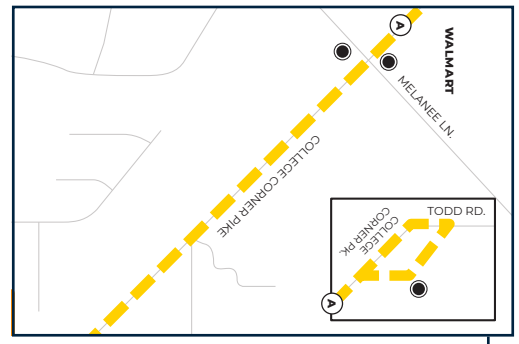

Miami University Map

Ride Free Every Day

All BCRTA fixed routes, paratransit services and SafeRide operate **free for everyone.**

Plan your trip and track your ride using the transit app.

transit [DOWNLOAD NOW](#)

PM TIMES IN BOLD

Campus Core Walmart Flyer

MONDAY THRU FRIDAY

FARMER SCHOOL	BENTON HALL	HIGH & UNIVERSITY WB	UPTOWN PARK COLLEGE CORNER PIKE & MELANEE LN.	WALMART CCP & MELANEE TACO BELL	KROGER STEWART SQUARE S. MAIN & E. SPRING HANNA HOUSE	MIAMI STATION B	COLE SERVICES EAST QUAD	FARMER SCHOOL
5:02	5:03	5:05	5:06	5:18	5:25	5:30	5:32	5:33
5:36	5:37	5:39	5:40	5:52	5:59	6:04	6:06	6:07
6:10	6:11	6:13	6:14	6:26	6:33	6:38	6:40	6:41
6:44	6:45	6:47	6:48	7:00	7:07	7:12	7:14	7:15
7:18	7:19	7:21	7:22	7:34	7:41	7:46	7:48	7:49
7:52	7:53	7:55	7:56	8:08	8:15	8:20	8:22	8:23
8:26	8:27	8:29	8:30	8:42	8:49	8:54	8:56	8:57
9:00	9:01	9:03	9:04	9:16	9:23	9:28	9:30	9:31
9:34	9:35	9:37	9:38	9:50	9:57	10:02	10:04	10:05