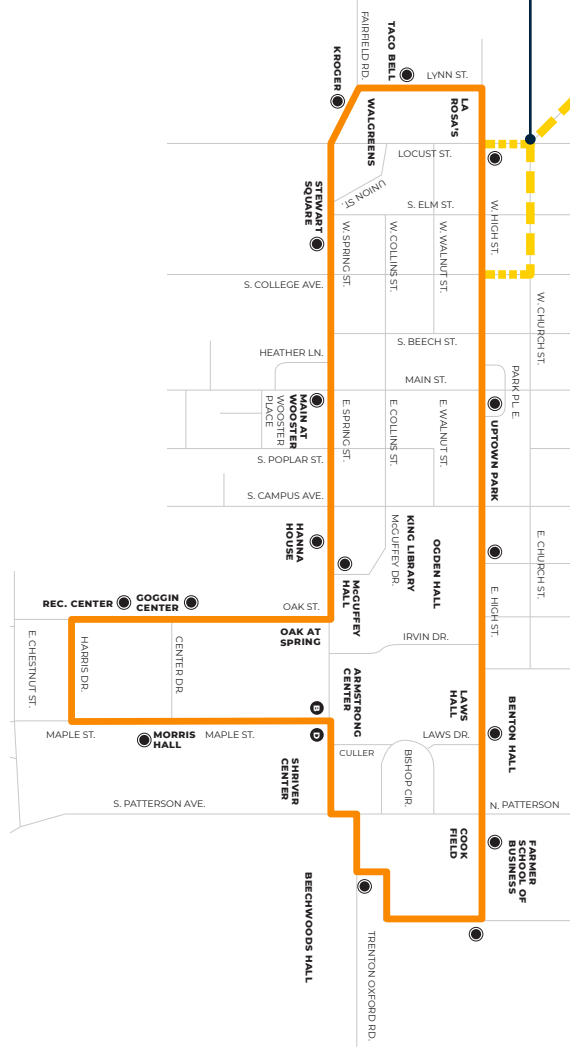

Miami University Map

Ride Free Every Day

All BCRTA fixed routes, paratransit services and SafeRide operate **free for everyone.**

Plan your trip and track your ride using the transit app.

transit [DOWNLOAD NOW](#)