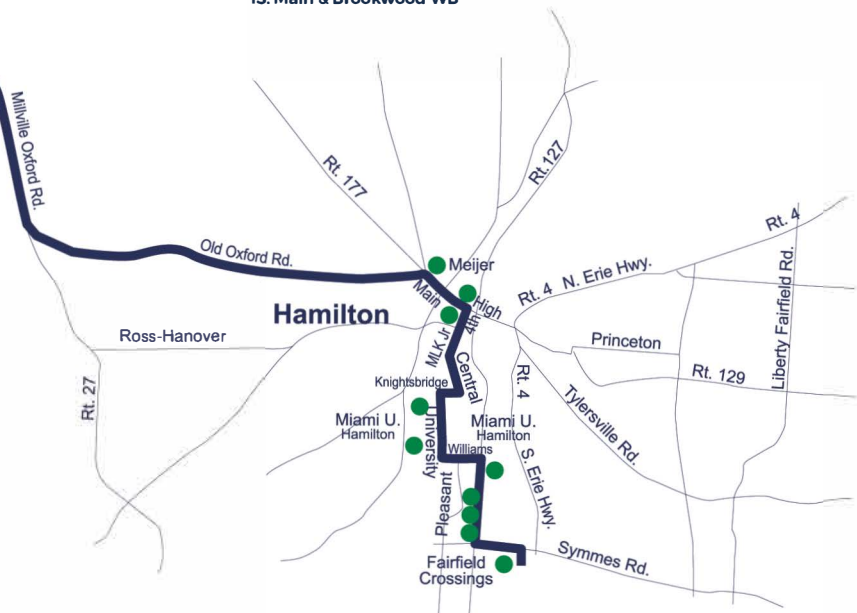

SERVICE MONDAY THROUGH FRIDAY

NORTHBOUND

1. BCRTA Headquarters
2. Fairfield Crossing Park & Ride EB
3. Hill Avenue and Pleasant Avenue NB
4. Pleasant & Foster NB
5. Lindenwald Medical Center NB
6. Pleasant & Fairview NB
7. Miami U - Hamilton NB
8. University & Grand NB
9. 3rd & Dayton Street NB
10. Market Street Station - Area B
11. Main Street and D Street
12. Main and Eaton Street NB
13. Main & Lawn WB
14. Main St. and McKinley Ave.
15. Main & Brookwood WB
16. Kroger West Hamilton
17. Meijer/W. Hamilton Park & Ride - to Oxford
18. Island Lake Park NB
19. Indian Trace Talawanda
20. Chestnut and Maple Street
21. Oak and Harris
22. Richard Hall
23. Oak and Spring
24. Miami Station C

SOUTHBOUND

25. Miami Station C
26. Stanton Hall
27. Indian Trace
28. Island Lake Park SB
29. Meijer/W. Hamilton Park & Ride - to Hamilton
30. Bob Evans
31. Main & Brookwood EB
32. Butler Co. Lumber
33. Main & Eaton SB
34. Armstead Park
35. Market Street Station - Area A
36. 3rd and Dayton Street SB
37. University & Grand SB
38. Miami U. - Hamilton SB
39. Pleasant & Fairview SB
40. Lindenwald Medical Center SB
41. Pleasant & Foster SB
42. Fairfield Crossing Park & Ride WB