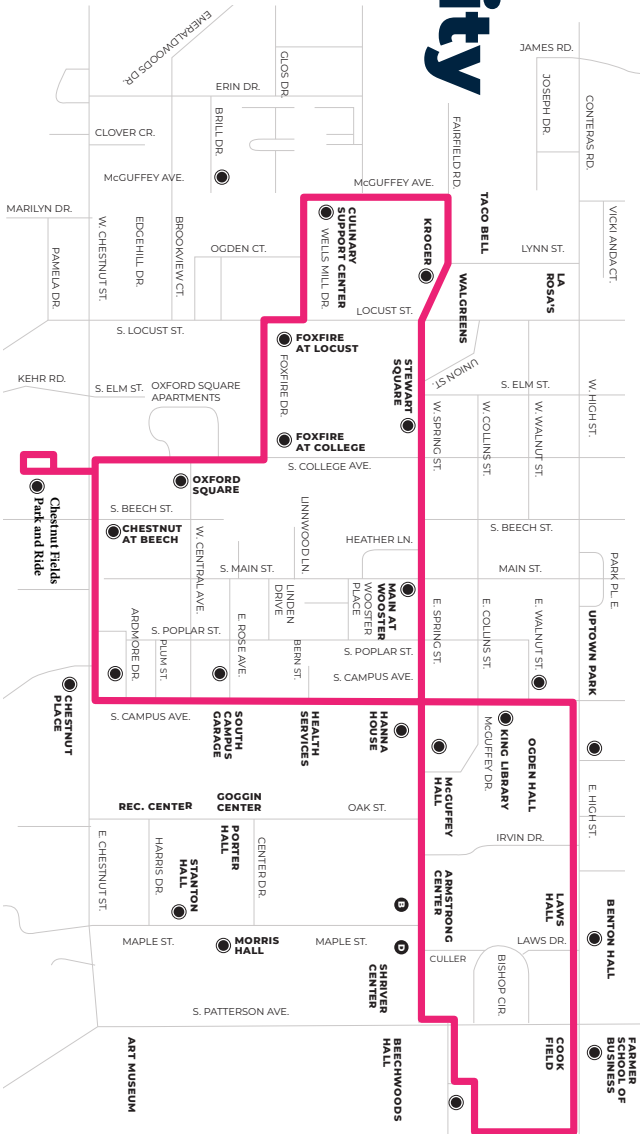

# Miami University Map

# Ride Free Every Day

All BCRTA fixed routes, paratransit services and SafeRide operate **free for everyone.**

Plan your trip and track your ride using the transit app.

**transit** [DOWNLOAD NOW](#)

USE OUR TRIP PLANNER

## Tollgate Loop **SATURDAY AND SUNDAY**