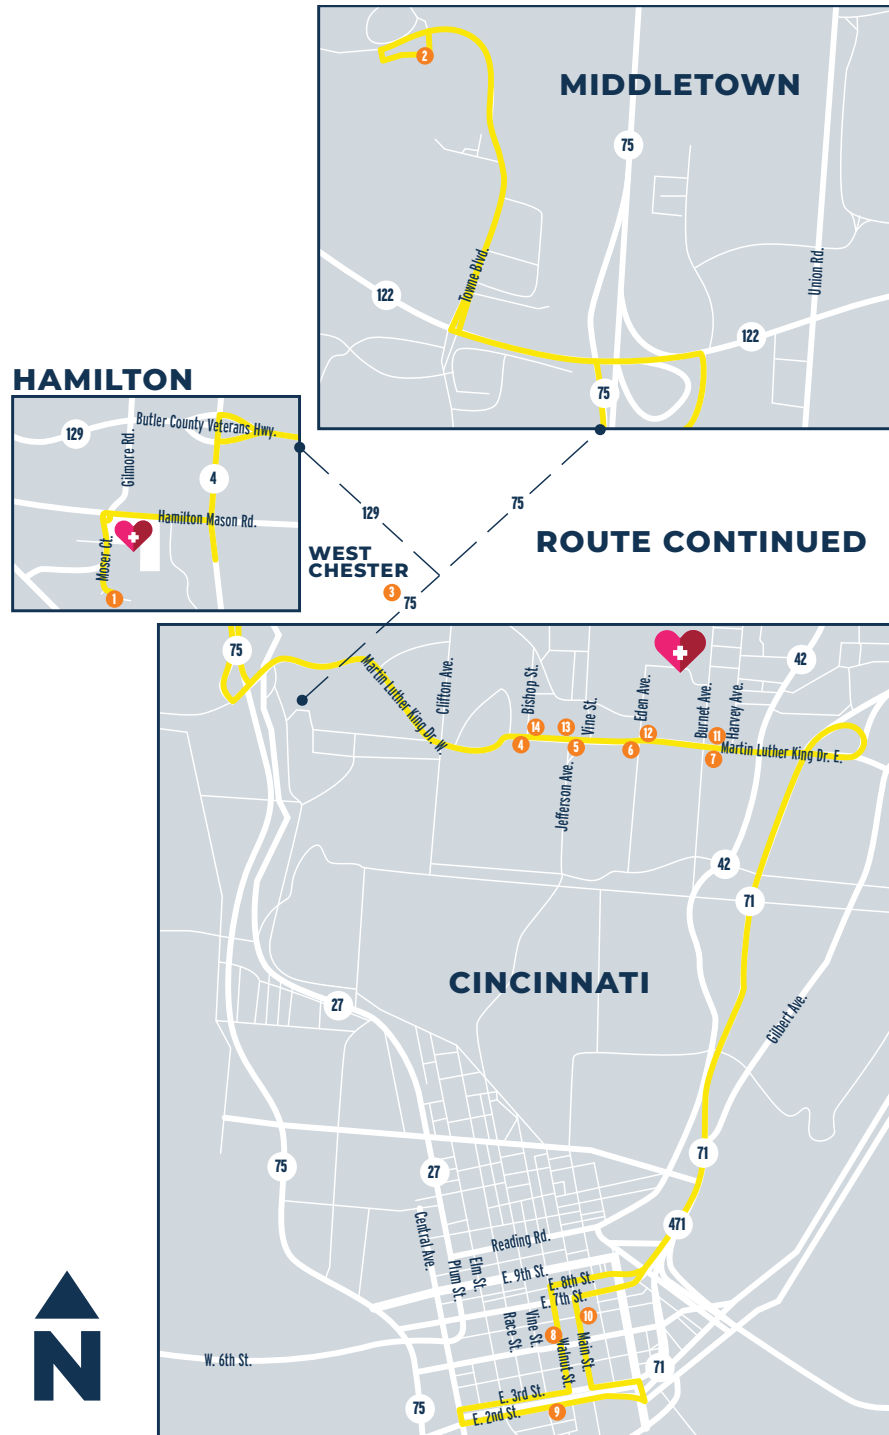

MAP AND ROUTE INFORMATION

MONDAY - FRIDAY COMMUTER SERVICE

HAMILTON TO MIDDLETOWN

1 BCRTA Headquarters	5:20	5:50	6:20	6:50	1:55	2:25	2:55	3:25
2 Meijer - Middletown	5:50	6:20	6:50	7:20	2:25	2:55	3:25	3:55

MIDDLETOWN TO CINCINNATI

2 Meijer - Middletown	5:55	6:25	6:55	7:25	2:30	3:00	3:30	4:00
3 Meijer - West Chester Township	6:11	6:41	7:11	7:42	2:47	3:17	3:51	4:18
4 Martin Luther King Dr & Bishop St EB	6:41	7:10	7:45	8:20	3:22	3:53	4:28	4:55
5 Martin Luther King Dr & Jefferson Ave EB	6:42	7:10	7:45	8:20	3:22	3:53	4:29	4:56
6 Martin Luther King Dr & Eden Ave EB	6:42	7:10	7:46	8:21	3:22	3:53	4:29	4:56
7 Martin Luther King Dr & Burnet Ave EB	6:42	7:11	7:46	8:21	3:23	3:54	4:29	4:56
8 Government Square Area D	6:47	7:15	7:51	8:27	3:28	3:59	4:35	5:02
9 Riverfront Transit Center	6:51	7:19	7:55	8:31	3:32	4:03	4:39	5:06

CINCINNATI TO MIDDLETOWN

9 Riverfront Transit Center	7:01	7:29	8:05	8:41	3:42	4:13	4:49	5:16
10 Government Square Area H	7:07	7:35	8:10	8:46	3:47	4:18	4:54	5:21
11 Martin Luther King Dr & Burnet Ave WB	7:13	7:41	8:15	8:51	3:55	4:26	5:01	5:28
12 Martin Luther King Dr & Eden Ave WB	7:13	7:41	8:16	8:52	3:56	4:26	5:02	5:29
13 Martin Luther King Dr & Jefferson Ave WB	7:14	7:42	8:16	8:52	3:57	4:27	5:03	5:30
14 Martin Luther King Dr & Bishop St WB	7:14	7:42	8:16	8:52	3:57	4:27	5:03	5:30

MIDDLETOWN TO HAMILTON

3 Meijer - West Chester Township	7:50	8:16	8:49	9:24	4:47	5:15	5:48	6:15
2 Meijer - Middletown	8:08	8:33	9:06	9:41	5:04	5:33	6:06	6:33
1 BCRTA Headquarters	8:38	9:03	9:36	10:11	5:34	6:03	6:36	7:03