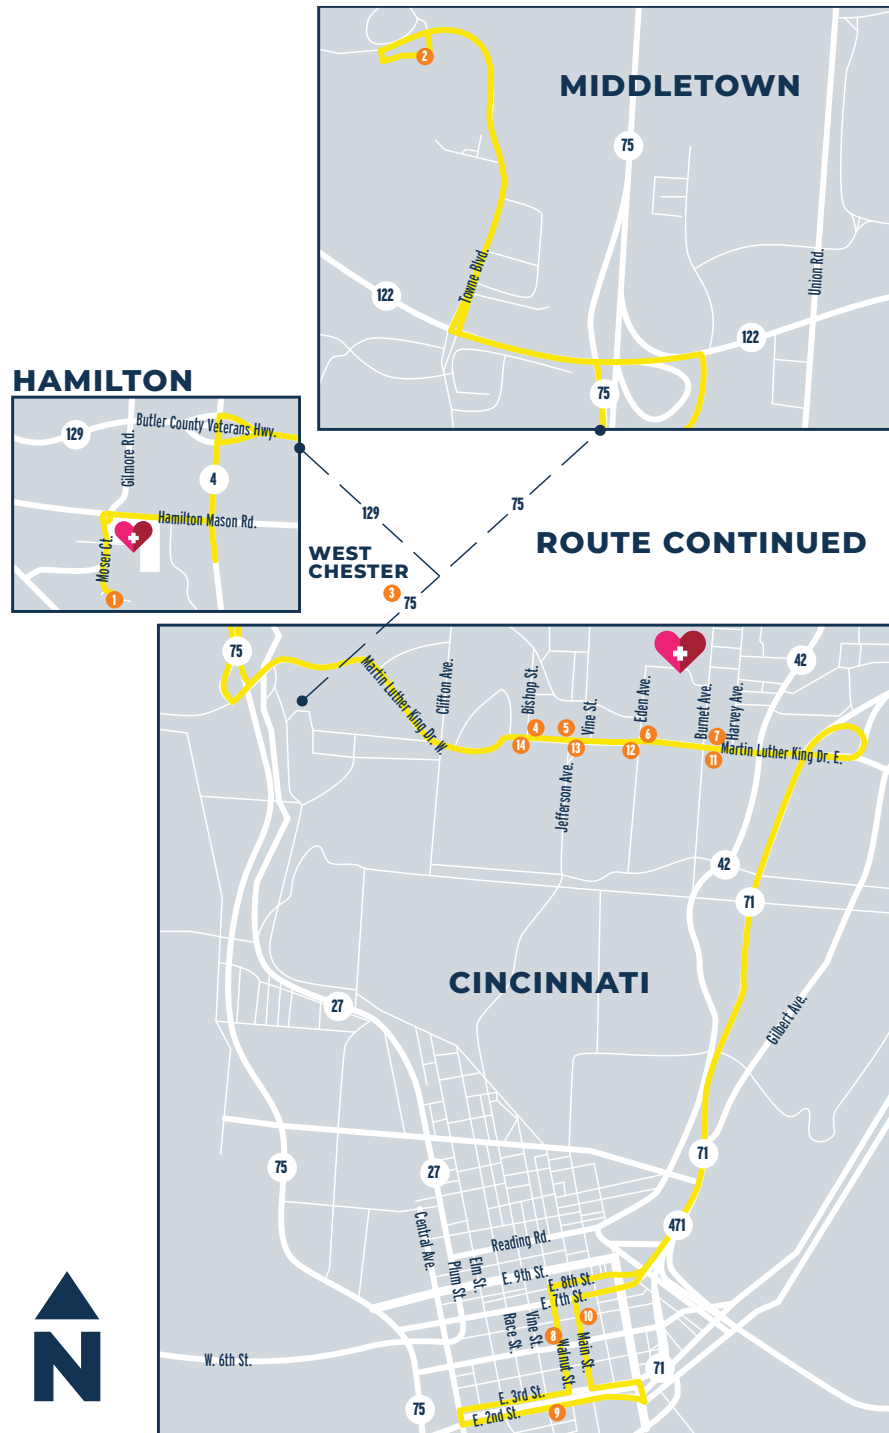

MAP AND ROUTE INFORMATION

MONDAY - FRIDAY COMMUTER SERVICE

FROM MIDDLETOWN TO CINCINNATI

1 BCRTA Headquarters	5:20	5:50	6:20	6:50	1:45	2:15	2:45	3:15
2 Meijer - Middletown	5:55	6:25	6:55	7:25	2:20	2:50	3:20	3:50
3 Meijer - West Chester Township	6:12	6:42	7:12	7:42	2:37	3:07	3:37	4:07
4 Martin Luther King Dr & Bishop St EB	6:51	7:21	7:51	8:21	3:09	3:39	4:09	4:39
5 Martin Luther King Dr & Jefferson Ave EB	6:51	7:21	7:51	8:21	3:09	3:39	4:09	4:39
6 Martin Luther King Dr & Eden Ave EB	6:52	7:22	7:52	8:22	3:10	3:40	4:10	4:40
7 Martin Luther King Dr & Burnet Ave EB	6:53	7:23	7:53	8:23	3:11	3:41	4:11	4:41
8 Government Square Area D	7:02	7:32	8:02	8:32	3:24	3:54	4:24	4:54
9 Riverfront Transit Center	7:09	7:39	8:09	8:39	3:32	4:02	4:32	5:02

CINCINNATI TO MIDDLETOWN

9 Riverfront Transit Center	7:19	7:49	8:19	8:49	3:42	4:12	4:42	5:12
10 Government Square Area H	7:27	7:57	8:27	8:57	3:49	4:19	4:49	5:19
11 Martin Luther King Dr & Burnet Ave WB	7:38	8:08	8:38	9:08	3:59	4:29	4:59	5:29
12 Martin Luther King Dr & Eden Ave WB	7:39	8:09	8:39	9:09	3:59	4:29	4:59	5:29
13 Martin Luther King Dr & Jefferson Ave WB	7:40	8:10	8:40	9:10	4:00	4:30	5:00	5:30
14 Martin Luther King Dr & Bishop St WB	7:40	8:10	8:40	9:10	4:00	4:30	5:00	5:30
4 Meijer - West Chester Township	8:10	8:40	9:10	9:40	4:40	5:10	5:40	6:10
2 Meijer - Middletown	8:31	9:01	9:31	10:01	4:58	5:28	5:58	6:28
1 BCRTA Headquarters	9:01	9:31	10:01	10:31	5:28	5:58	6:28	6:58

PM times shown in **BOLD**

HOLIDAY CLOSURES

- New Year's Day
- Memorial Day
- July 4th
- Labor Day
- Thanksgiving
- Day After Thanksgiving
- Christmas Day

Hours of operation vary by routes. BCRTA suspends or operates limited service on certain holidays. BCRTA operates whenever safely possible.

LEARN MORE AT CINCYLINKBUS.COM.