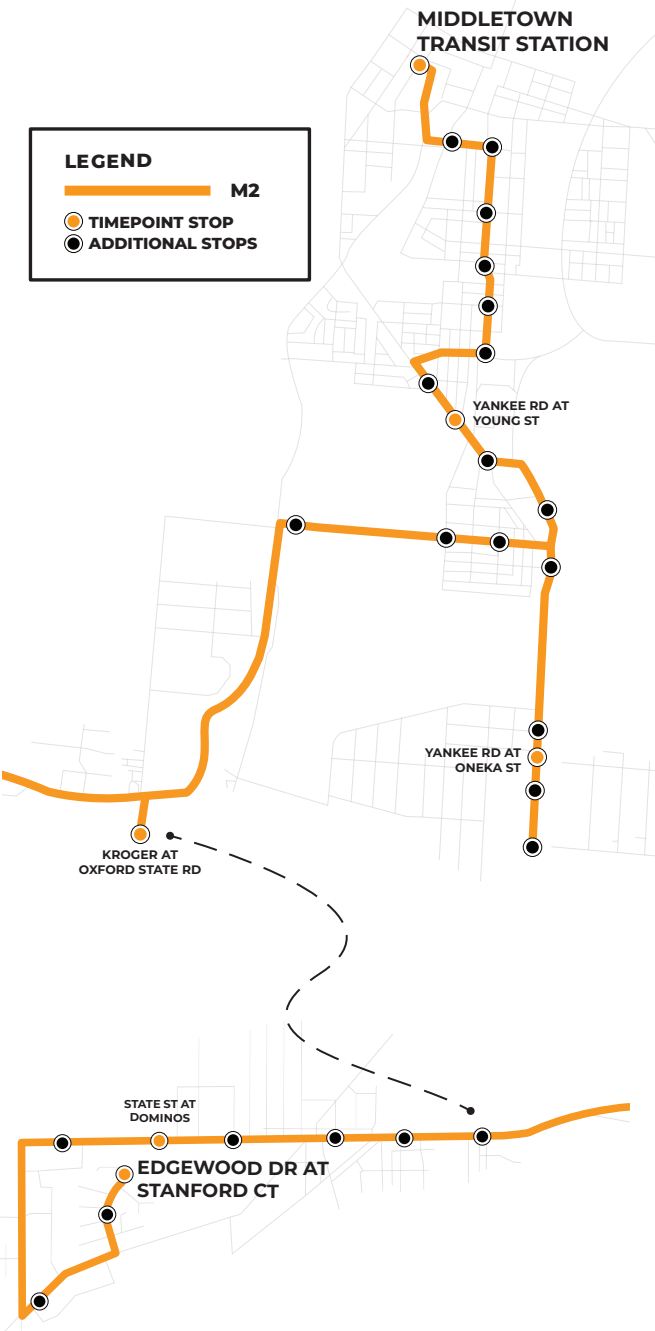

**M2** **Middletown  
Trenton  
Shuttle**

**LEGEND**

— M2

○ TIMEPOINT STOP

● ADDITIONAL STOPS

## SOUTHBOUND/WESTBOUND

- Middletown Transit Station
- Girard Ave at Curtis St SB
- Baltimore St at Girard Ave SB
- Baltimore St at Fairmount Ave SB
- Baltimore St at Grand Ave SB
- Baltimore St at Jacoby Ave SB
- Baltimore St at 14th Ave SB
- Yankee Rd at Kunz Ave SB
- Yankee Rd at Young St SB**
- McCurry Ave at Yankee Rd SB
- University Blvd at Applied Industrial Technologies
- Yankee Rd at Glenn Ave
- Yankee Rd First Church of God
- Yankee Rd at Waneta Ave
- Yankee Rd at Oneka St**
- Lafayette Ave at Finley St WB
- Baltimore St at Lafayette Ave WB
- Lafayette Ave at Verity Pkwy SB
- Kroger at Oxford State Rd**
- E State St and Poplin Pl WB
- E State Rd at 3rd St WB
- State & 2nd WB
- State St at Clara Dr WB
- State St at Dominos WB**
- State Rd at Trenton Crossings WB

## SOUTHBOUND/WESTBOUND

- Middletown Transit Station**
- Girard Ave at Curtis St SB
- Baltimore St at Girard Ave SB
- Baltimore St at Fairmount Ave SB
- Baltimore St at Grand Ave SB
- Baltimore St at Jacoby Ave SB
- Baltimore St at 14th Ave SB
- Yankee Rd at Kunz Ave SB
- Yankee Rd at Young St SB**
- McCurry Ave at Yankee Rd SB
- University Blvd at Applied Industrial Technologies
- Yankee Rd at Glenn Ave
- Yankee Rd First Church of God
- Yankee Rd at Waneta Ave
- Yankee Rd at Oneka St**
- Lafayette Ave at Finley St WB
- Baltimore St at Lafayette Ave WB
- Lafayette Ave at Verity Pkwy SB
- Kroger at Oxford State Rd**
- E State St and Poplin Pl WB
- E State Rd at 3rd St WB
- State & 2nd WB
- State St at Clara Dr WB
- State St at Dominos WB**
- State Rd at Trenton Crossings WB